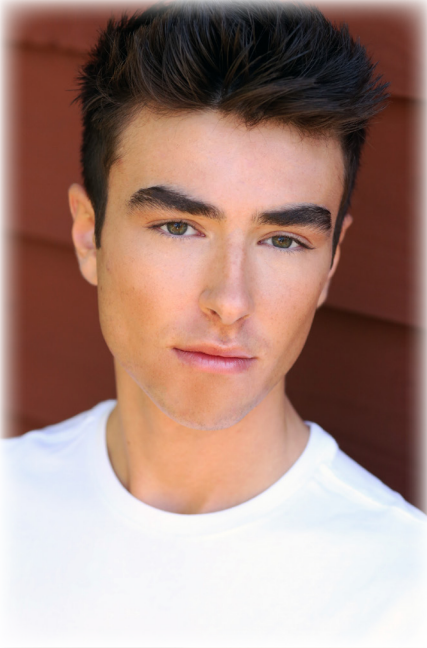

Cole Hennen

HEIGHT
5' 11"

HAIR
Dark BROWN

EYES
Hazel

WAIST
30

INSEAM
32

NECK
14.5

SLEEVE
33

SUIT
36R

SHOE
10.5

9967 Valley View Rd. Eden Prairie MN 55344 952.941.1500/612.333.1350
www.privilegedmodels.com